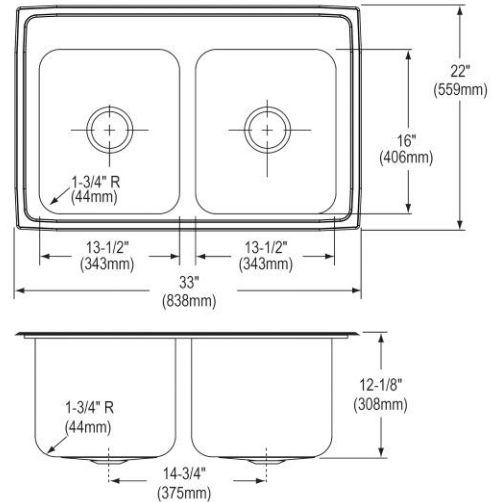

A Century of Tradition and Quality.

For more than 100 years, Elkay has been making innovative products and providing exceptional customer care. We take pride in offering plumbing products that make life easier, inspire change and leave the world a better place.

Product Compliance: ASME A112.19.3/CSA B45.4
Buy American Act

Sinks are listed by IAPMO® as meeting the applicable requirements of the Uniform Plumbing Code®, International Plumbing Code®, and National Plumbing Code of Canada.

[Clean and Care Manual (PDF)](#)
[Installation Instructions (PDF) - 1000005236](#)
[Warranty (PDF)](#)

Similar models are available with: Quick-Clip Mounting System