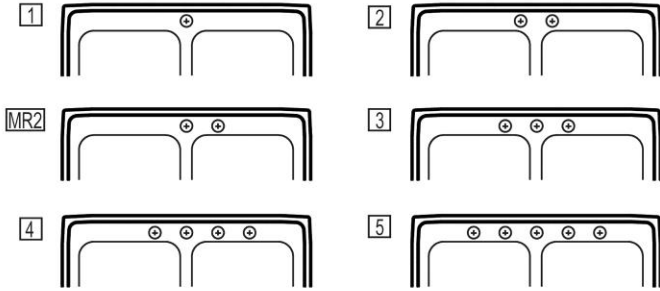

Hole Drilling Configurations:

1-1/2" (38mm) Diameter Faucet Holes on 4" (102mm) Centers

Installation Profile:

Optional Accessories		
LKWBG1316SS	Elkay Stainless Steel 12-1/2" x 15" x 1" Bottom Grid Spec Sheet (PDF)	
CB1613	Elkay Hardwood 16-3/4" x 13-1/2" x 1" Cutting Board Spec Sheet (PDF)	
CB1713	Elkay Hardwood 13-1/2" x 17" x 1" Cutting Board Spec Sheet (PDF)	
CBS1316	Elkay Hardwood 14-1/2" x 17" x 3/4" Cutting Board Spec Sheet (PDF)	
LK99	Elkay Deluxe 3-1/2" Drain Type 304 Stainless Steel Body Strainer Basket Rubber Seal and Tailpiece Spec Sheet (PDF)	