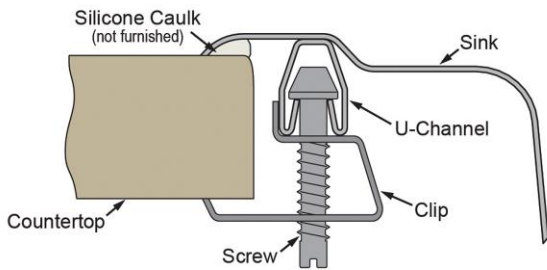

Hole Drilling Configurations:

1-1/2" (38mm) Diameter Faucet Holes on 4" (102mm) Centers

Installation Profile:

Optional Accessories		
LKWBG1316SS	Elkay Stainless Steel 12-1/2" x 15" x 1" Bottom Grid Spec Sheet (PDF)	
CB1613	Elkay Hardwood 16-3/4" x 13-1/2" x 1" Cutting Board Spec Sheet (PDF)	
CB1713	Elkay Hardwood 13-1/2" x 17" x 1" Cutting Board Spec Sheet (PDF)	
CBS1316	Elkay Hardwood 14-1/2" x 17" x 3/4" Cutting Board Spec Sheet (PDF)	
LK99	Elkay Deluxe 3-1/2" Drain Type 304 Stainless Steel Body Strainer Basket Rubber Seal and Tailpiece Spec Sheet (PDF)	